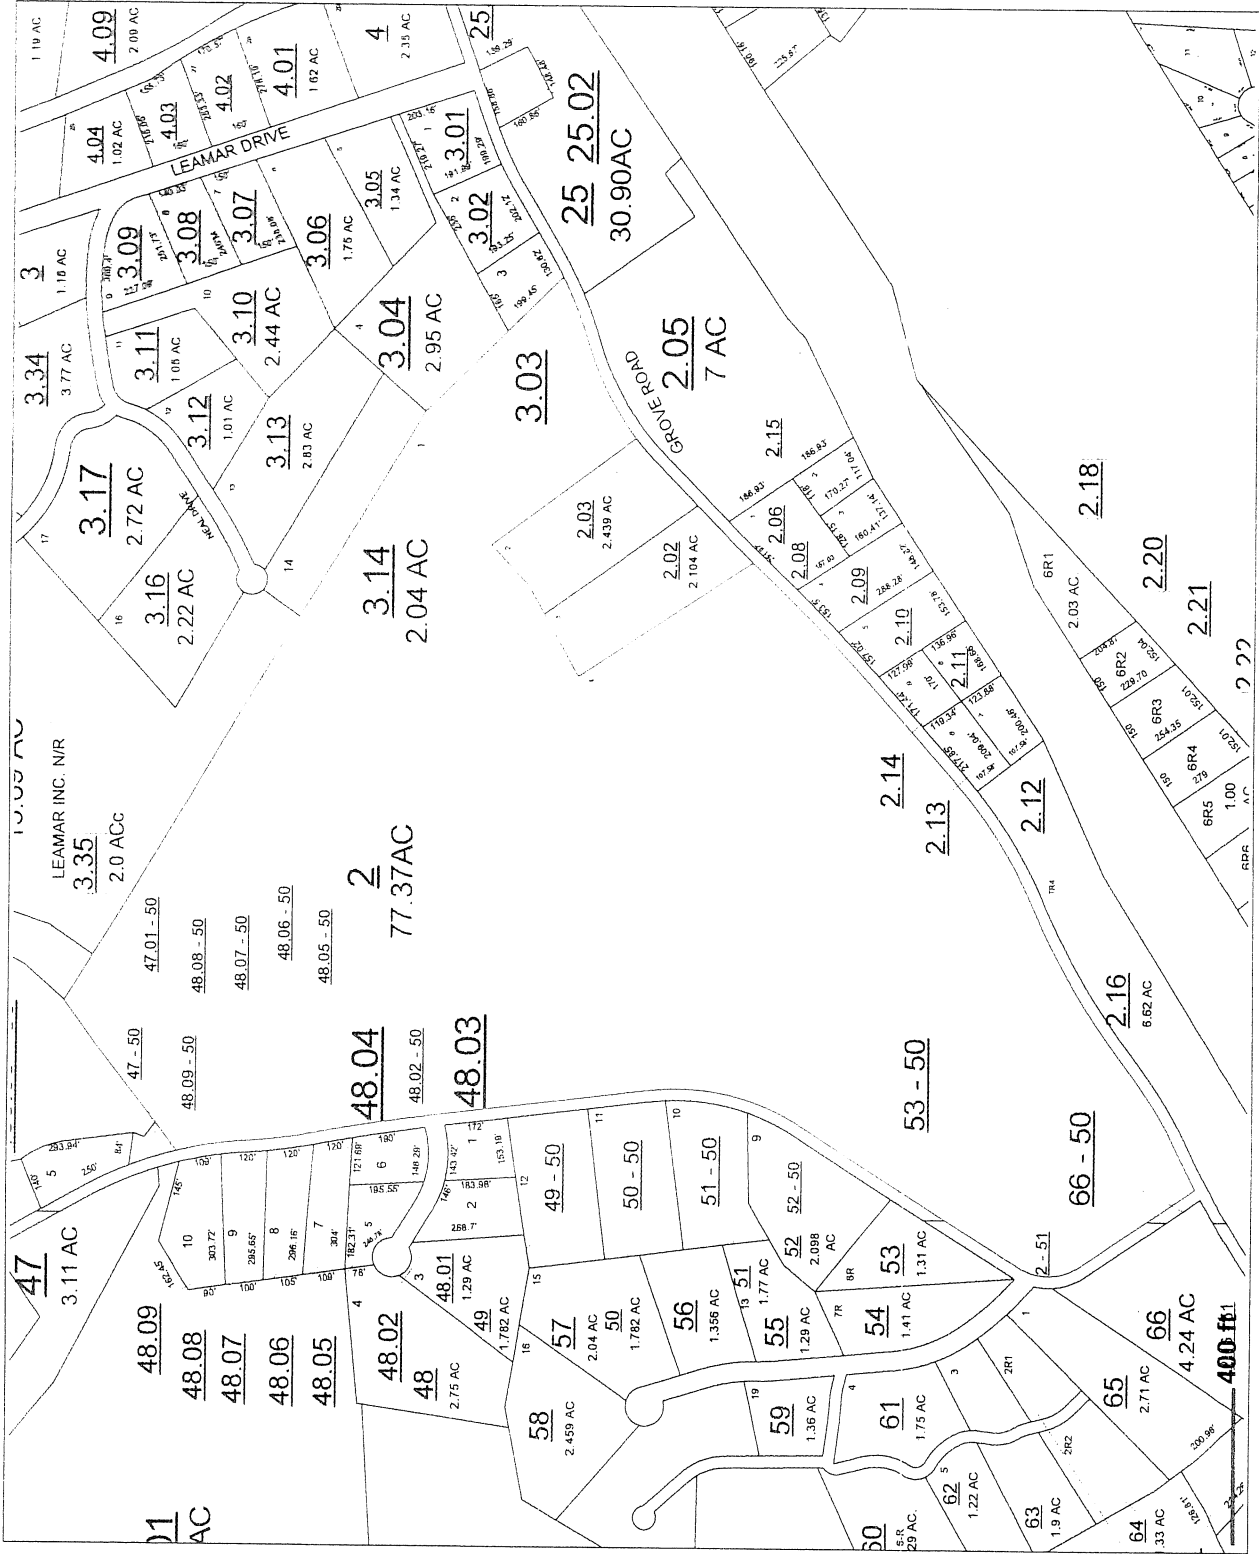

TEXT_GENERAL
 TEXT_PARCEL
 LEADERLINES
 PARCELS
 ORT_SW_2011 (Image)
 ORT_SE_2011 (Image)

SEVIER COUNTY, TENNESSEE - WALNUT/ LANE HOLLOW

DISCLAIMER: THIS MAP IS FOR PROPERTY TAX ASSESSMENT PURPOSES ONLY. IT WAS CONSTRUCTED FROM PROPERTY INFORMATION RECORDED IN THE OFFICE OF THE REGISTER OF DEEDS, AND IS NOT CONCLUSIVE AS TO LOCATION OF PROPERTY OR LEGAL OWNERSHIP.